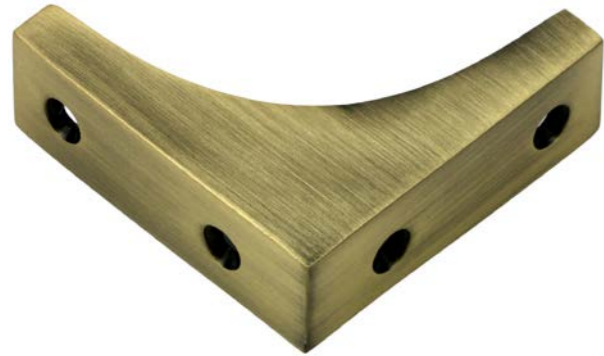

Showcase Fastener

Back Plates: 44mm x 13mm
Throw: 15mm
Projection: 25mm

Available finishes	Variant code
Bright Chrome	BC45
Polished Brass	PB45
Satin Chrome Plate	SCP45

Miscellaneous

Chest Corner

50mm x 50mm x 17mm