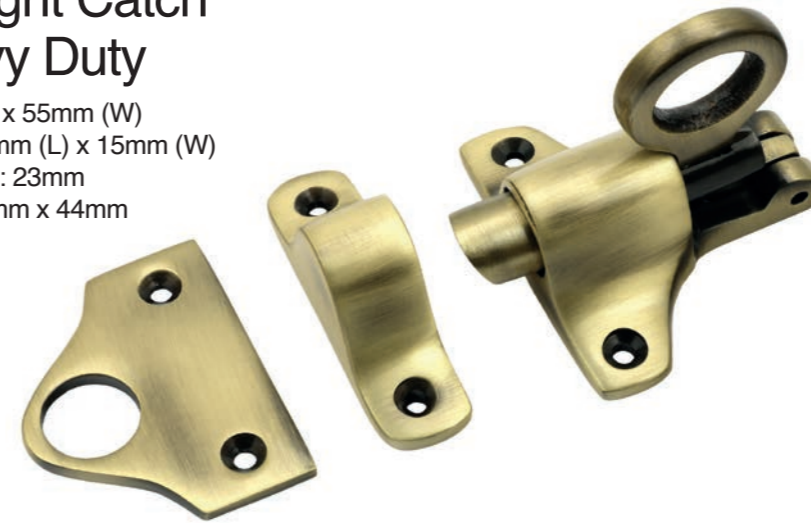

Miscellaneous

Fanlight Catch Heavy Duty

50mm (L) x 55mm (W)
Keep: 55mm (L) x 15mm (W)
Projection: 23mm
Plate: 46mm x 44mm

Available finishes	Variant code
Bright Chrome	BC2024
Polished Brass	PB2024
Satin Chrome Plate	SCP2024
Antique Brass	XL2024

Pole Hook

113mm x 73mm
Inner hole: Ø 25mm