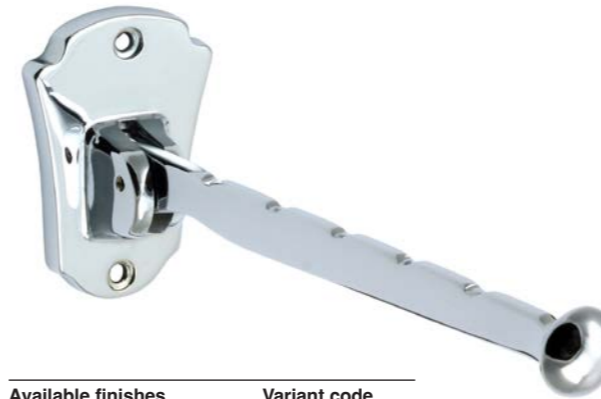

Fold Away Hanger Support

Base Plate: 73mm x 51mm
Projection: 175mm

Available finishes	Variant code
Bright Chrome	BC708
Polished Brass	PB708
Antique Brass	XL708