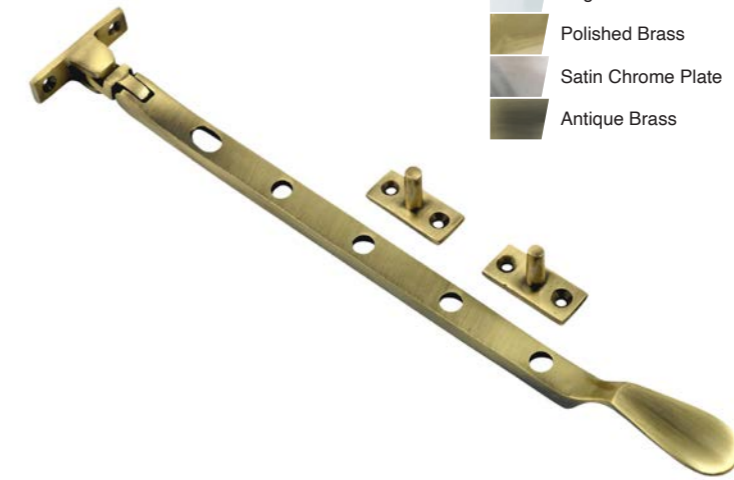

Section 5

Window Fittings

Marrying function with style, window fittings are essential components that ensure security, smooth operation, and add visual harmony to your windows.

In this section, you'll find a selection of high-quality products designed to cater to various architectural styles and practical needs.

Casement Stays

Spoon End Casement Stay

124A: 200mm Long

124B: 254mm Long

124C: 305mm Long

Pivot 46mm x 13mm
Pins 47mm x 13mm

Available finishes	Variant code
Bright Chrome	BC124A, BC124B BC124C
Polished Brass	PB124A PB124B PB124C
Satin Chrome Plate	SCP124A, SCP124B, SCP124C
Antique Brass	XL124A, XL124B, XL124C

Beehive Casement Stay

2022A:

200mm Long

Pivot: 45mm x 12mm

Pins: 40mm x 15mm

2022B:

250mm Long

Pivot :45mm x 12mm

Pins: 40mm x 15mm

2022C:

300mm Long

Pivot: 45mm x 12mm

Pins: 40mm x 15mm

Available finishes	Variant code
Bright Chrome	BC2022A, BC2022B, BC2022C
Polished Brass	PB2022A, PB2022B, PB2022C
Satin Chrome Plate	SCP2022A, SCP2022B, SCP2022C
Antique Brass	XL2022A, XL2022B, XL2022C