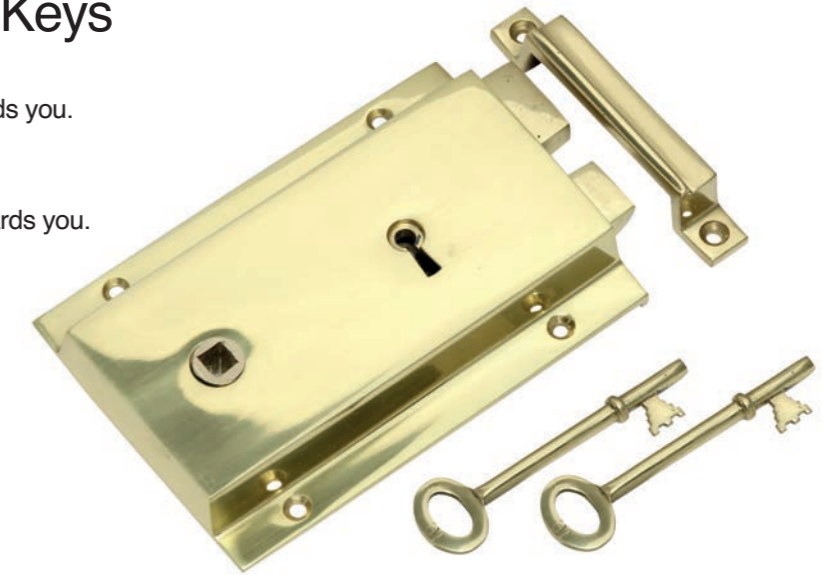

Heavy Cast Rim Lock & Keys

For Left Handed Doors:

The door is hinged on the Left and opens towards you.
Fixes to the Right side of the door.

For Right Handed Doors:

The door is hinged on the Right and opens towards you.
Fixes to the Left side of the door.

155mm x 105mm
Backset: 118mm
Distance to Key: 51mm
Keep: 15mm x 105mm

Available finishes	Variant code
Polished Brass	BH1012PB/LH - Left Handed BH1012PB/RH - Right Handed

Rim Lock & Reeded Rim Knob

For Left Handed Doors:

The door is hinged on the Left and opens towards you.
Fixes to the Right side of the door.

For Right Handed Doors:

The door is hinged on the Right and opens towards you.
Fixes to the Left side of the door.