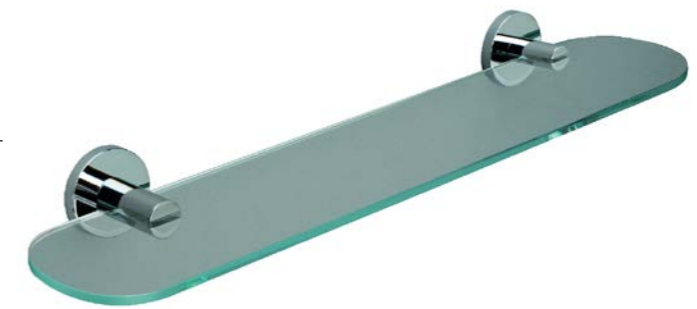

Length: 505mm

Lily Toilet Roll Holder

Bright Chrome ML10

Height: 110mm
Width: 170mm

Lily Single Hook

Bright Chrome ML11

Height: 60mm
Depth: 55mm

Lily Double Hook

Bright Chrome ML23

Height: 60mm
Depth: 50mm

Lily Liquid Soap Dispenser

Bright Chrome with Frosted Glass ML34

Height: 170mm
Depth: 110mm

Lily Shelf

Bright Chrome with Clear Hardened Glass Shelf ML02

Depth: 125mm
Length: 500mm