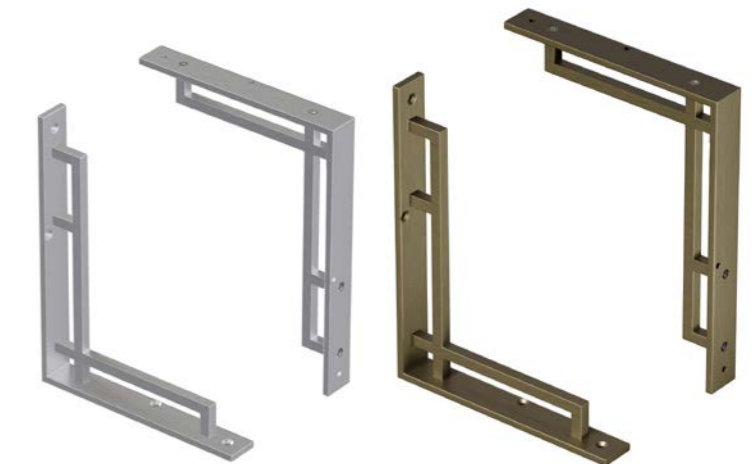

Art Deco Style Shelf Brackets

2043/6: 159mm x 118mm x 25mm

2043/8: 205mm x 155mm x 25mm

2043/10: 254mm x 205mm x 25mm

Available finishes	Variant code
Bright Chrome	BC2043/6, BC2043/8, BC2043/10
Polished Brass	PB2043/6, PB2043/8, PB2043/10
Satin Chrome Plate	SCP2043/6, SCP2043/8, SCP2043/10
Antique Brass	XL2043/6, XL2043/8, XL2043/10
Satin Brass	SB2043/6, SB2043/8, SB2043/10