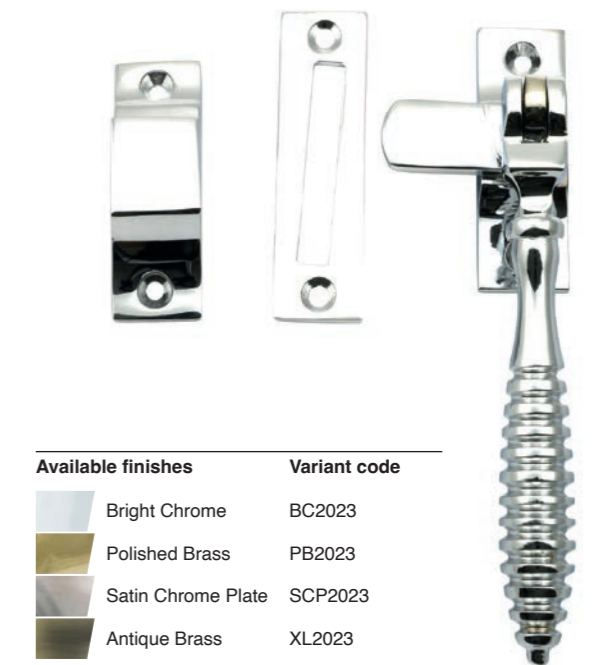

Spoon End Reversible Casement Fastener

Handle: 96mm x 23mm
 Back Plate: 55mm x 17mm
 Hook Plate: 55mm x 15mm
 Mortice Plate: 68mm x 20mm

Available finishes	Variant code
 Bright Chrome	BC125
 Polished Brass	PB125
 Satin Chrome Plate	SCP125
 Antique Brass	XL125

Roller Arm Stay

2025A: 152mm Long
2025B: 200mm Long
 Fixing Plate: 46mm x 14mm
 Roller Projection: 25mm
 Bar Thickness: 6mm

Available finishes	Variant code
 Bright Chrome	BC2025
 Polished Brass	PB2025
 Satin Chrome Plate	SCP2025
 Antique Brass	XL2025

Beehive Casement Fastener

Handle: 106mm x 30mm
 Back Plate: 56mm x 18mm
 Hook Plate: 55mm x 19mm
 Mortice Plate: 67mm x 18mm

Available finishes	Variant code
 Bright Chrome	BC2023
 Polished Brass	PB2023
 Satin Chrome Plate	SCP2023
 Antique Brass	XL2023