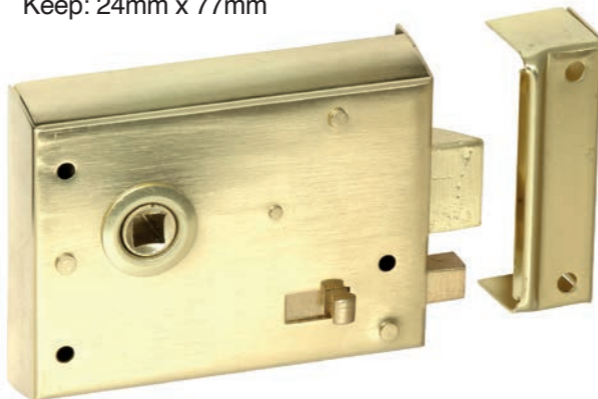

Locks and Latches

Rim Lock with Mushroom Rim Knob

Knob: Ø 52mm
155mm x 105mm
Distance to key 42mm
and spindle hole 106mm

Available finishes	Variant code
Bright Chrome Bright Chrome Lock and Knob	BH1015BC
Polished Brass Polished Brass Lock and Knob	BH1015PB
Polished Nickel Polished Nickel Lock and Knob	BH1015PN
Antique Brass Antique Brass Lock and Knob	BH1015XL
Satin Brass Satin Brass Lock and Knob	BH1015SB
Satin Nickel Satin Nickel Lock and Knob	BH1015SN
Black Black Lock and Matt Black Knob	BH1015BL/MB
Black/Polished Brass Black Lock and Polished Brass Knob	BH1015BL
Black/Satin Brass Black Lock and Satin Brass Knob	BH1015BL/SB
Bright Chrome/Matt Black Bright Chrome Lock and Matt Black Knob	BH1015BC/MB
Polished Brass/Matt Black Polished Brass Lock and Matt Black Knob	BH1015PB/MB

Fancy Rim Latch with Locking Snib

Latch: 125mm x 120mm
Height: 120mm
Backset: 79mm
Keep: 23mm x 88mm

Available finishes	Variant code
Bright Chrome	BH1010BC
Electro Brass	BH1010EB
Antique Brass	BH1010XL
Black	BH1010BL

Rim Latch with Locking Snib

Width: 110mm
Height: 82mm
Backset: 75mm
Keep: 24mm x 77mm

Available finishes	Variant code
Bright Chrome	BH1000BC
Brass Finish	BH1000PB
Black	BH1000BL

Fancy Rim Latch with Mushroom Rim Knob

Knob: Ø 52mm
Latch: 125mm x 120mm
Keep: 23mm x 88mm
Backset: 79mm

Available finishes	Variant code
Black/Polished Brass Black Latch / Polished Brass Knob	BH1017BL
Bright Chrome/Matt Black Bright Chrome Latch / Matt Black Knob	BH1017BC/MB
Antique Brass Antique Brass Latch / Antique Brass Knob	BH1017XL
Black Black Latch / Matt Black Knob	BH1017BL/MB
Bright Chrome Bright Chrome Latch & Knob	BH1017BC
Polished Brass Brass Latch / Polished Brass Knob	BH1017PB